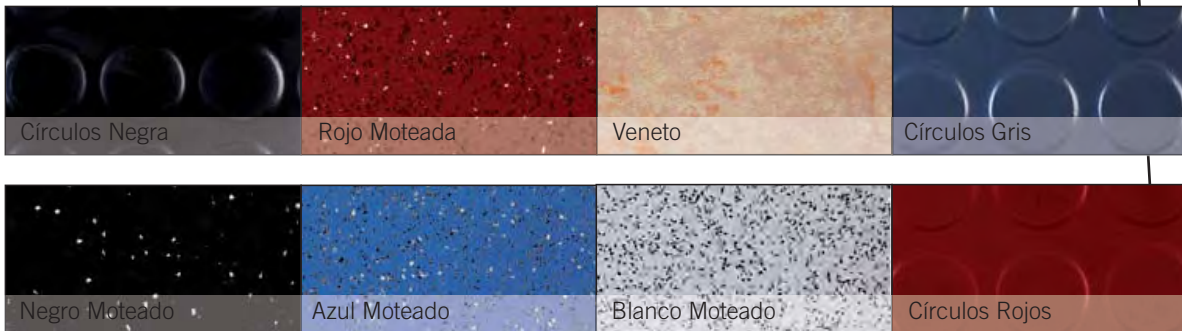

Espejo Entero Full mirror

Espejo Medio Half mirror

acabados finishes

suelos floorings

Granitos Granite

Gomas Rubber

Chapas Steel

botoneras push units

Slim

White

Black

S/steel

iluminación lighting

Foco Led / Spot Led

White

Black